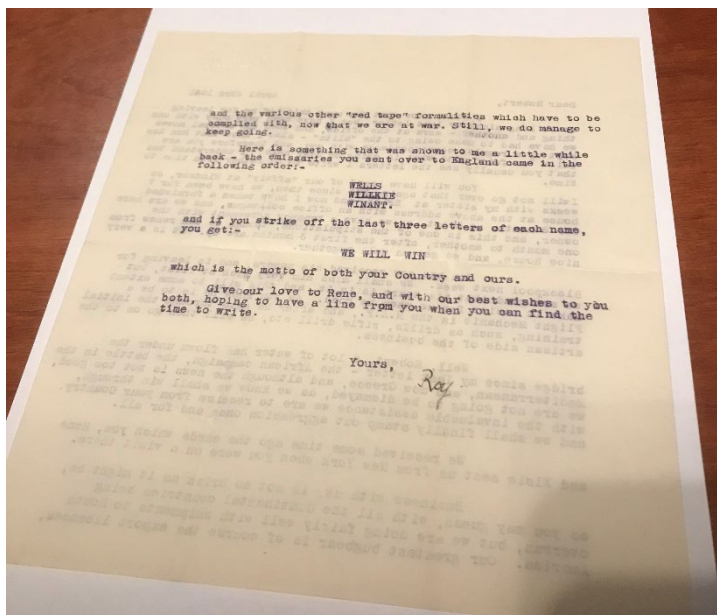

Gettysburg College  
Musselman  
**Library**  
*special collections*

---

Guide to MS-269:  
Roy and Ron Mathews WWII Letters  
Gettysburg College, Musselman Library

Special Collections and College Archives  
Victoria Ramsay, 2023, Pohanka intern  
July 2021

### Scope and Content Note

Primarily covering the years between 1939 and 1943, this collection details specifics of British Army life during the Second World War, such as a soldier’s schedule, interaction with family, and types of work needed. It also covers topics relating to American-British relations during WWII, as the men write from Britain to an American audience (their uncle or father), and the recipient of these letters attempts to house a child from war-torn England, receiving a letter on why this offer has fallen through thus far.